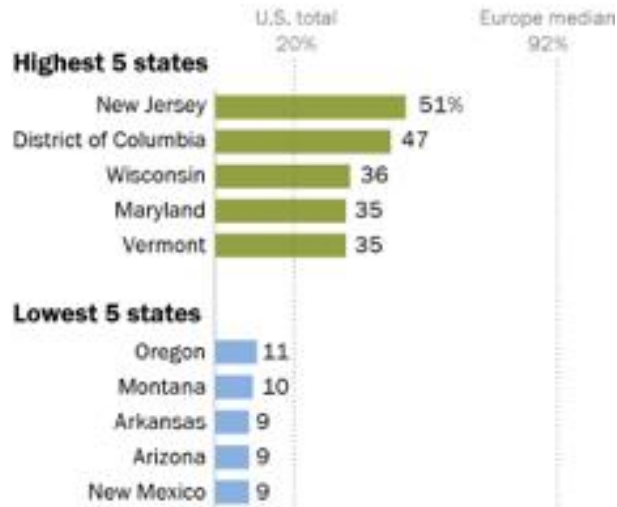

Common Barriers

Few U.S. students learn a foreign language in school

% of students K-12 in each state and District of Columbia who are studying a foreign language

Source: Data from American Councils for International Education June 2017 report, "The National K-12 Foreign Language Enrollment Survey Report."

PEW RESEARCH CENTER

Pew Research Center:

<https://www.pewresearch.org/fact-tank/2018/08/06/most-european-students-are-learning-a-foreign-language-in-school-while-americans-lag/>