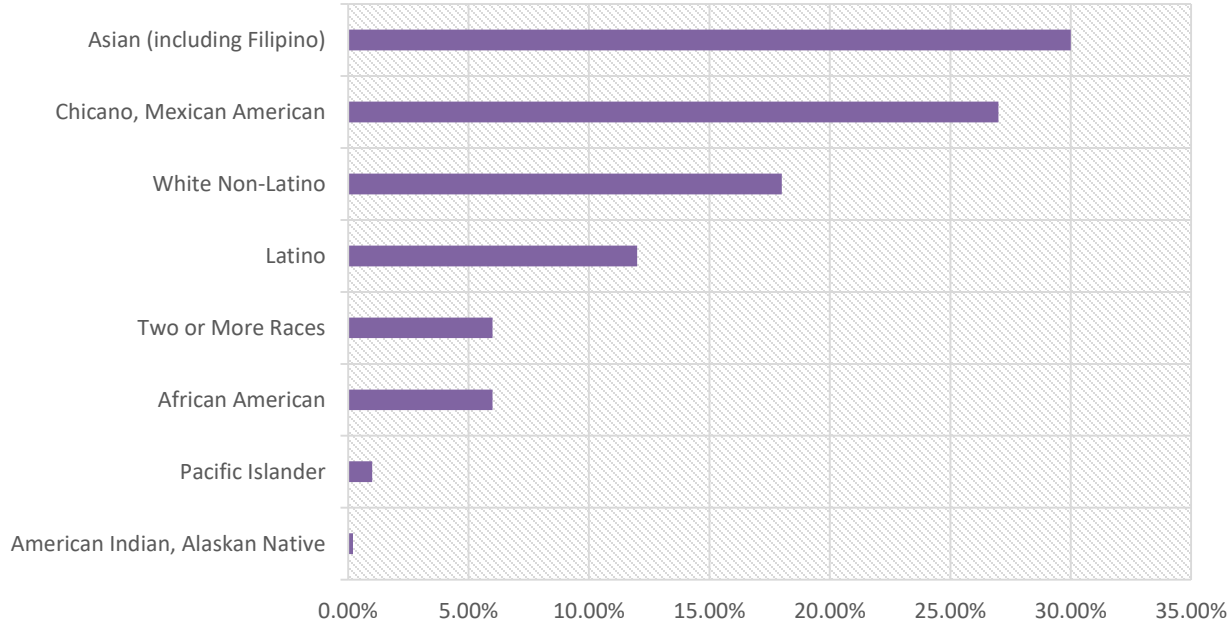

Students Ethnicity at SF State University