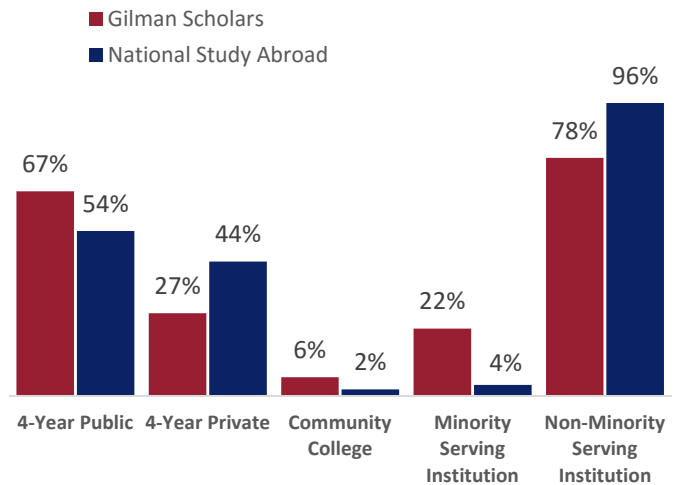

2015-2016 PROGRAM STATISTICS

Grants for U.S. college students with financial need to study & intern abroad

TOTAL
NUMBER OF
APPLICANTS

10,750

TOTAL
NUMBER OF
AWARDS

2,855

ETHNICITY COMPARISON OF GILMAN SCHOLARS TO NATIONAL STUDY ABROAD

INSTITUTION TYPE COMPARISON OF GILMAN SCHOLARS TO NATIONAL STUDY ABROAD

46%

of Gilman Scholars are first-generation college students

28%

of Gilman Scholars are STEM majors

153

of Gilman Scholars identified as having a disability

U.S. REGION COMPARISON OF GILMAN SCHOLARS TO NATIONAL STUDY ABROAD

WORLD REGION DESTINATION COMPARISON OF GILMAN SCHOLARS TO NATIONAL STUDY ABROAD