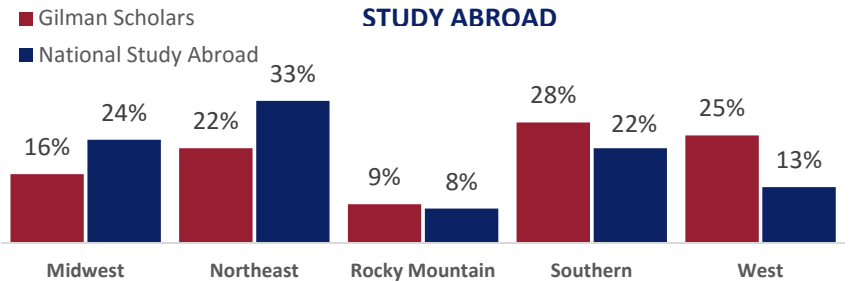

2015-2016 PROGRAM STATISTICS

Grants for U.S. college students with financial need to study & intern abroad

TOTAL
NUMBER OF
APPLICANTS

10,750

TOTAL
NUMBER OF
AWARDS

2,855

ETHNICITY COMPARISON OF GILMAN SCHOLARS TO NATIONAL STUDY ABROAD

INSTITUTION TYPE COMPARISON OF GILMAN SCHOLARS TO NATIONAL STUDY ABROAD

46%

of Gilman Scholars are first-generation college students

28%

of Gilman Scholars are STEM majors

153

of Gilman Scholars identified as having a disability

U.S. REGION COMPARISON OF GILMAN SCHOLARS TO NATIONAL STUDY ABROAD

WORLD REGION DESTINATION COMPARISON OF GILMAN SCHOLARS TO NATIONAL STUDY ABROAD