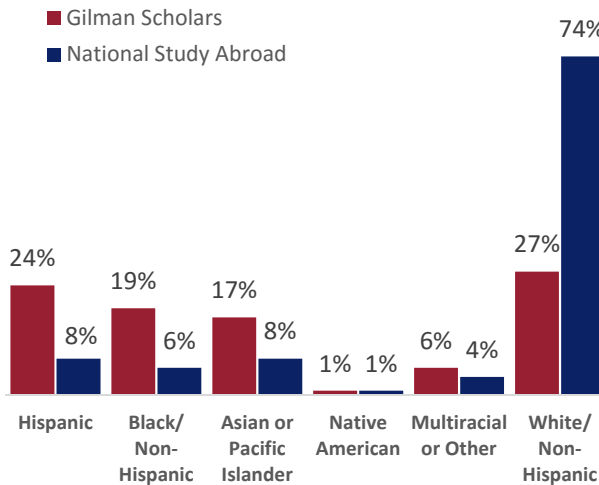

2015-2016 PROGRAM STATISTICS

Grants for U.S. college students with financial need to study & intern abroad

TOTAL
NUMBER OF
APPLICANTS

10,750

TOTAL
NUMBER OF
AWARDS

2,855

ETHNICITY COMPARISON OF GILMAN SCHOLARS TO NATIONAL STUDY ABROAD

INSTITUTION TYPE COMPARISON OF GILMAN SCHOLARS TO NATIONAL STUDY ABROAD

46%

of Gilman Scholars are first-generation college students

28%

of Gilman Scholars are STEM majors

153

of Gilman Scholars identified as having a disability

U.S. REGION COMPARISON OF GILMAN SCHOLARS TO NATIONAL STUDY ABROAD

WORLD REGION DESTINATION COMPARISON OF GILMAN SCHOLARS TO NATIONAL STUDY ABROAD